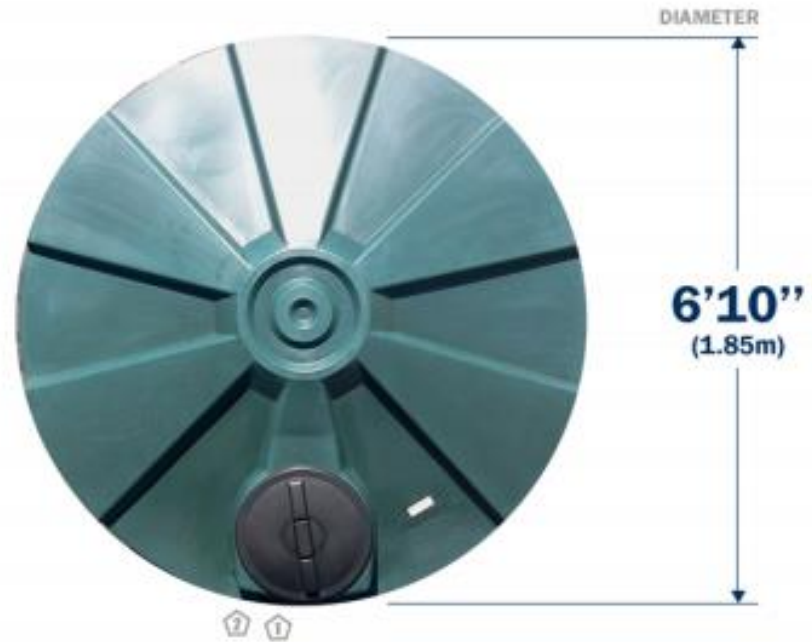

TOP VIEW

MANWAY VENTED COVER

Material: Polypropylene
Color: Black
Dimension: 16" Threaded

SIDE VIEW

TANK

Material: Polyethylene
Ribs: 6

OVERFLOW

Type: 2" Bulkhead
Height: ① 64"
② 5"