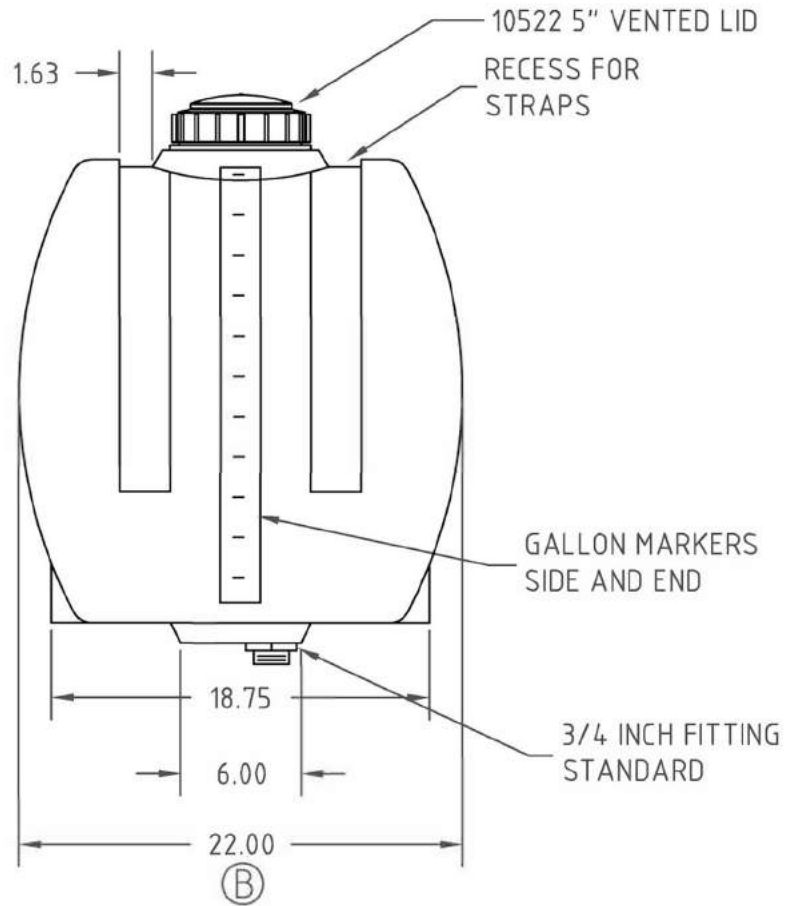

PROPRIETARY DATA

B

B		UPDATE DIMENSION	3/28/07	DRAWN / DATE	DHJ 9/16/04	MATERIAL	
A		UPDATE FITTING	9/5/06	APPRD. / DATE	DHJ 9/16/04	MDPE OR EQUIVALENT REFERENCE MATERIAL DATA SHEET FOR SPECIFIC PROPERTIES.	CLIENT / DESCRIPTION
REV	DESCRIPTION	DATE	APPRD				25 GALLON HORIZONTAL TANK
ALL DIMENSIONS ARE IN DECIMAL INCHES TOLERANCES UNLESS OTHERWISE SPECIFIED ± 1% @ 68° F				THIRD ANGLE PROJECTION ANSI 14.5M		NOTES:	SCALE
						1. NOM. WALL @ .200 2. BLACK OR NATURAL COLOR 3. SHOT WEIGHT 14 LBS.	PART NO.
							N.S.