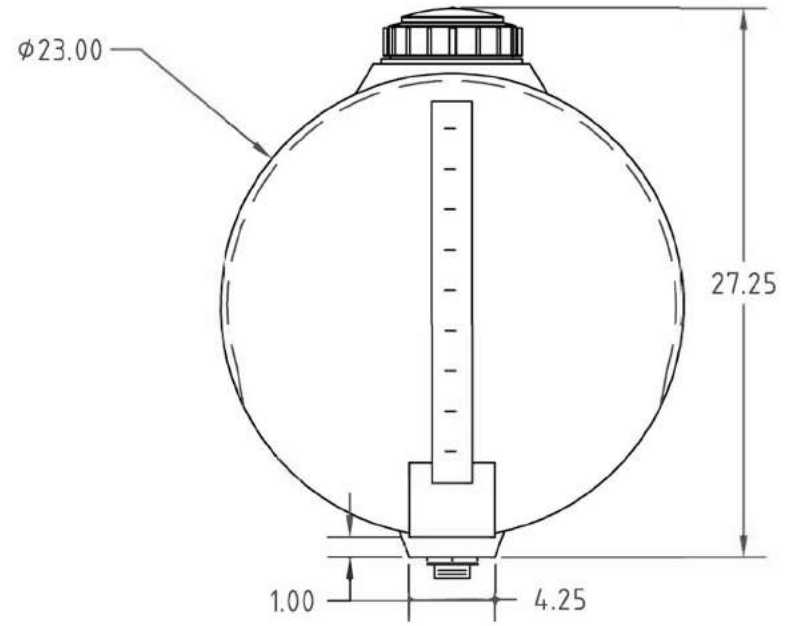

PROPRIETARY DATA

B

B		UPDATE DIMENSION	3/28/07	DRAWN / DATE	DHJ 9/16/04	MATERIAL	
A		UPDATE FITTING	9/5/06	APPRD. / DATE	DHJ 9/16/04	MDPE OR EQUIVALENT REFERENCE MATERIAL DATA SHEET FOR SPECIFIC PROPERTIES.	CLIENT / DESCRIPTION
REV	DESCRIPTION	DATE	APPRD				25 GALLON HORIZONTAL TANK
ALL DIMENSIONS ARE IN DECIMAL INCHES TOLERANCES UNLESS OTHERWISE SPECIFIED ± 1% @ 68° F				THIRD ANGLE PROJECTION ANSI 14.5M		NOTES:	SCALE
						1. NOM. WALL @ .200 2. BLACK OR NATURAL COLOR 3. SHOT WEIGHT 14 LBS.	PART NO.
							N.S.