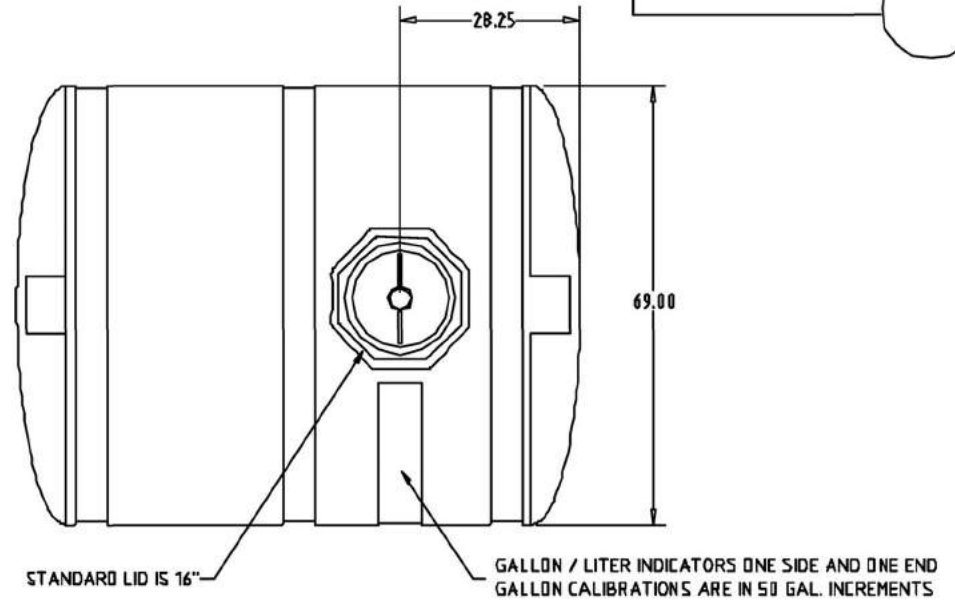

		DRAWN / DATE REH/2/14/02		MATERIAL / SHOT WEIGHT					
		APPRD. / DATE REH/2/14/02		M111	M134	U625	P938		
REV	DESCRIPTION	DATE	APPRD					CLIENT / DESCRIPTION	
				THIRD ANGLE PROJECTION ANSI 14.3M				ACE 750 GALLON ELLIPTICAL TANK	
ALL DIMENSIONS ARE IN DECIMAL INCHES TOLERANCES UNLESS OTHERWISE SPECIFIED ± .5% @ 68° F								NOTES: 1. .330 NOMINAL WALL 2. BLACK, GREY, WHITE, OR YELLOW COLOR	
				SCALE		PART NO.		N.S.	