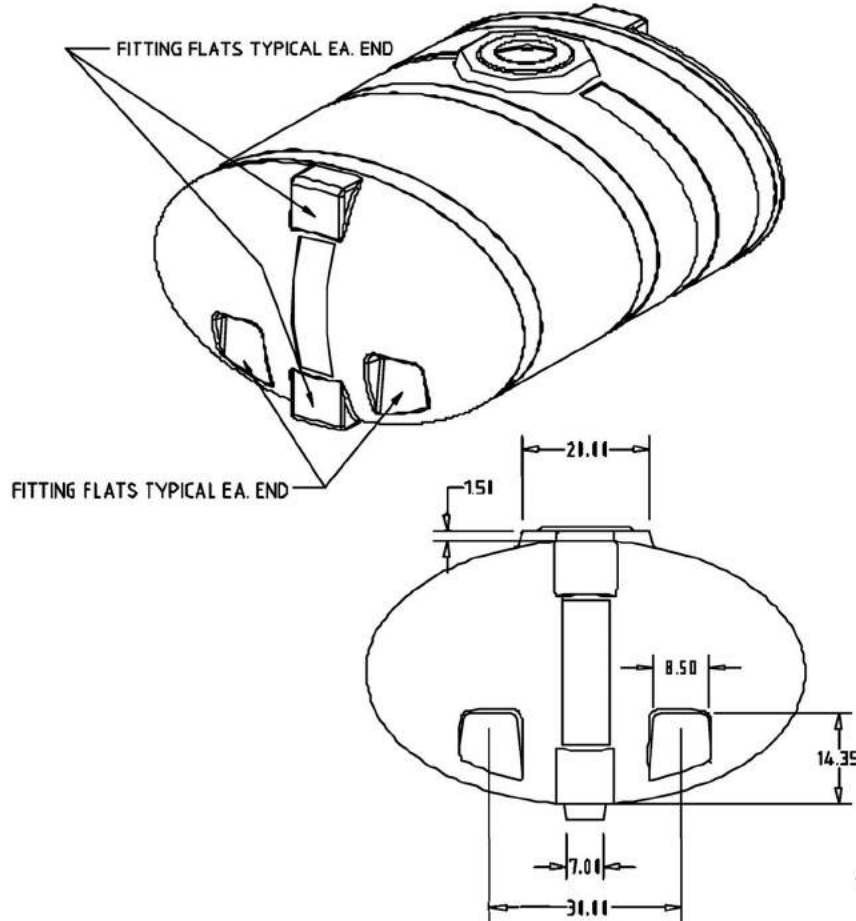

		DRAWN / DATE REH/2/14/02		MATERIAL / SHOT WEIGHT					
		APPRD. / DATE REH/2/14/02		M111	M134	U625	P938		
REV	DESCRIPTION	DATE	APPRD					CLIENT / DESCRIPTION	
				THIRD ANGLE PROJECTION ANSI 14.3M				ACE 750 GALLON ELLIPTICAL TANK	
ALL DIMENSIONS ARE IN DECIMAL INCHES TOLERANCES UNLESS OTHERWISE SPECIFIED ± .5% @ 68° F								NOTES: 1. .330 NOMINAL WALL 2. BLACK, GREY, WHITE, OR YELLOW COLOR	
				SCALE		PART NO.		N.S.	