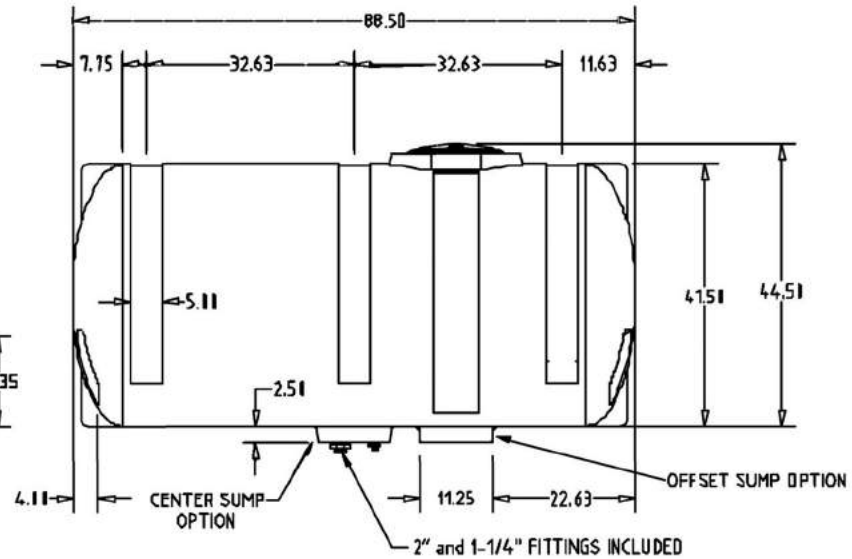

		DRAWN / DATE REH/2/14/02		MATERIAL / SHOT WEIGHT					
		APPRD. / DATE REH/2/14/02		M111	M134	U625	P938		
REV	DESCRIPTION	DATE	APPRD					CLIENT / DESCRIPTION	
				THIRD ANGLE PROJECTION ANSI 14.3M				ACE 750 GALLON ELLIPTICAL TANK	
ALL DIMENSIONS ARE IN DECIMAL INCHES TOLERANCES UNLESS OTHERWISE SPECIFIED ± .5% @ 68° F								NOTES: 1. .330 NOMINAL WALL 2. BLACK, GREY, WHITE, OR YELLOW COLOR	
				SCALE		PART NO.		N.S.	