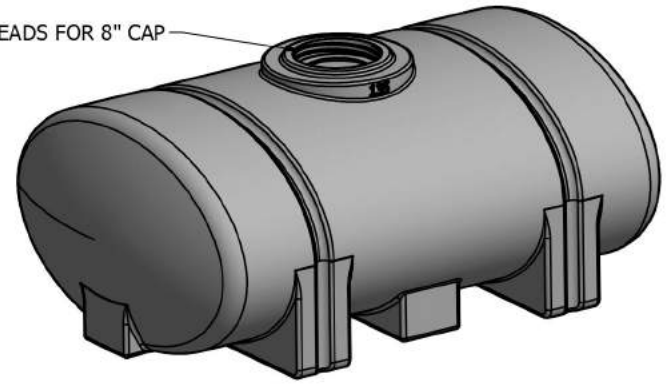

THREADS FOR 8" CAP

GALLON MARKERS ON THIS END

DRAWN Liv Oltean	7-15-2016	TITLE <b>135 GALLON ELLIPTICAL LEG TANK</b>		
CHECKED				
QA				
MFG				
APPROVED		SIZE <b>B</b>	DWG NO	REV A
		SCALE: 1/16	SHEET 1 OF 1	