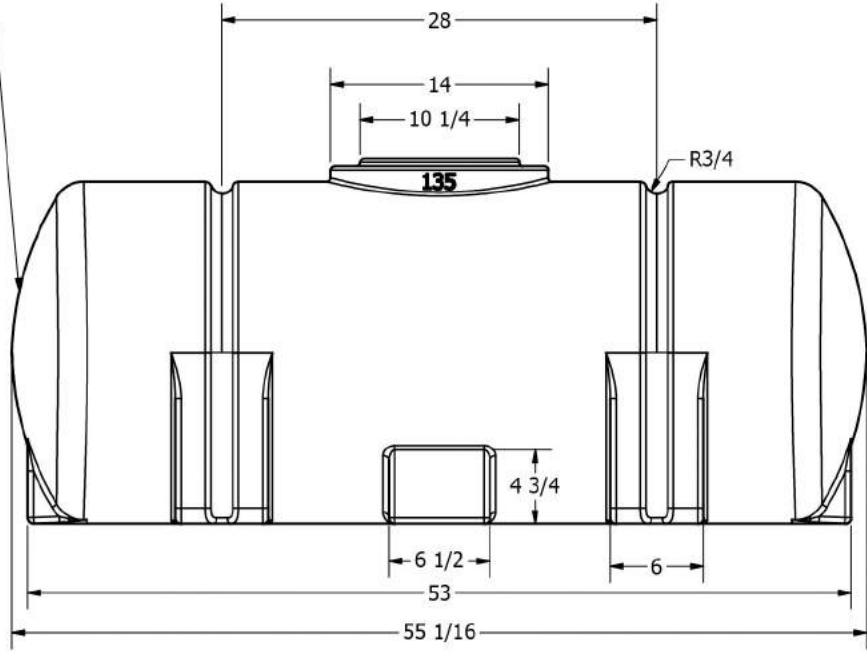

THREADS FOR 8" CAP

GALLON MARKERS ON THIS END

DRAWN Liv Oltean	7-15-2016	TITLE <b>135 GALLON ELLIPTICAL LEG TANK</b>		
CHECKED				
QA				
MFG				
APPROVED		SIZE <b>B</b>	DWG NO	REV A
		SCALE: 1/16	SHEET 1 OF 1	