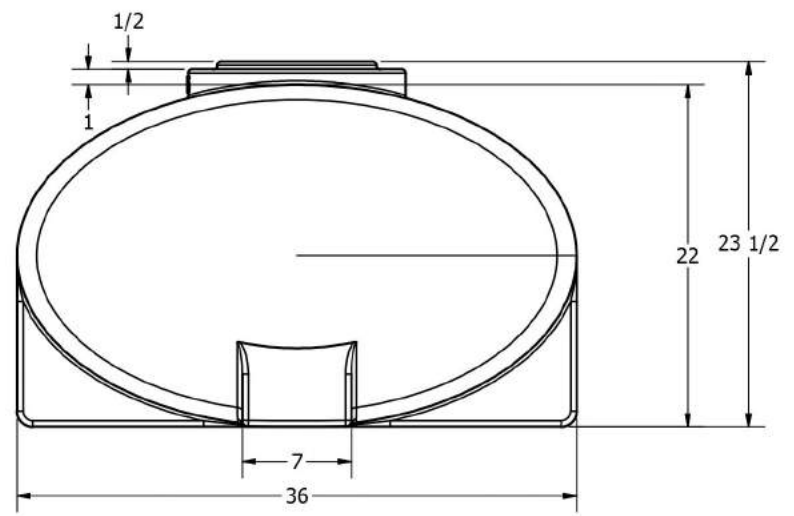

THREADS FOR 8" CAP

GALLON MARKERS ON THIS END

DRAWN Liv Oltean	7-15-2016	TITLE <b>135 GALLON ELLIPTICAL LEG TANK</b>		
CHECKED				
QA				
MFG				
APPROVED		SIZE <b>B</b>	DWG NO	REV A
		SCALE: 1/16	SHEET 1 OF 1	