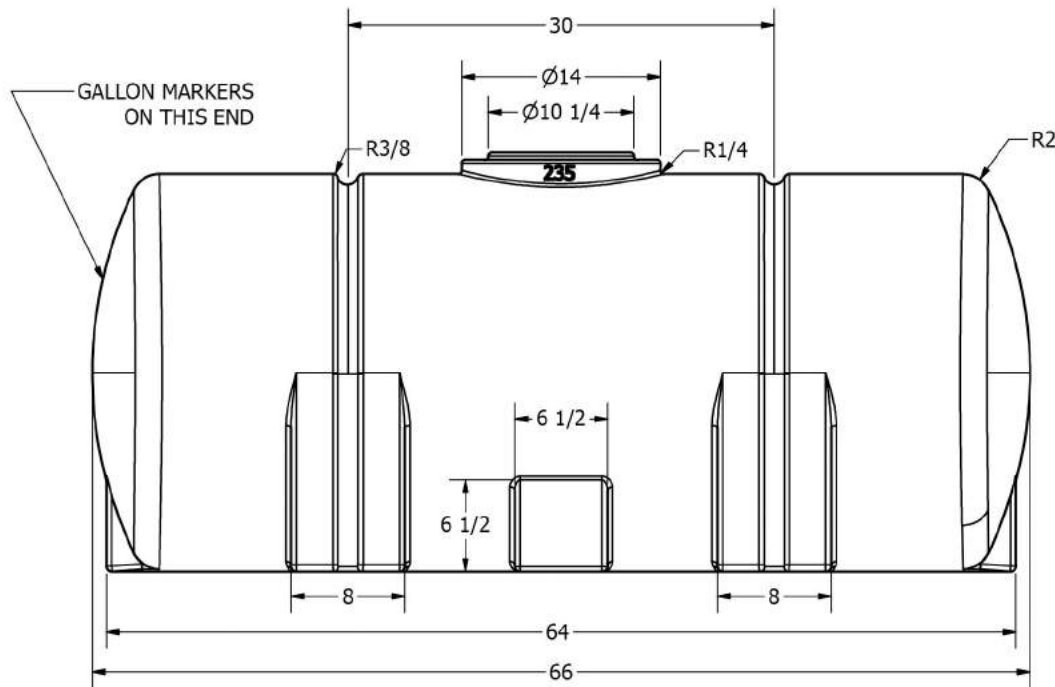

THREADS FOR 8" CAP

DRAWN Liv Oltean	7-15-2016	TITLE <b>235 GALLON ELLIPTICAL LEG TANK</b>		
CHECKED				
QA				
MFG				
APPROVED				
		SIZE <b>B</b>	DWG NO	REV A
SCALE: 1/16		SHEET 1 OF 2		