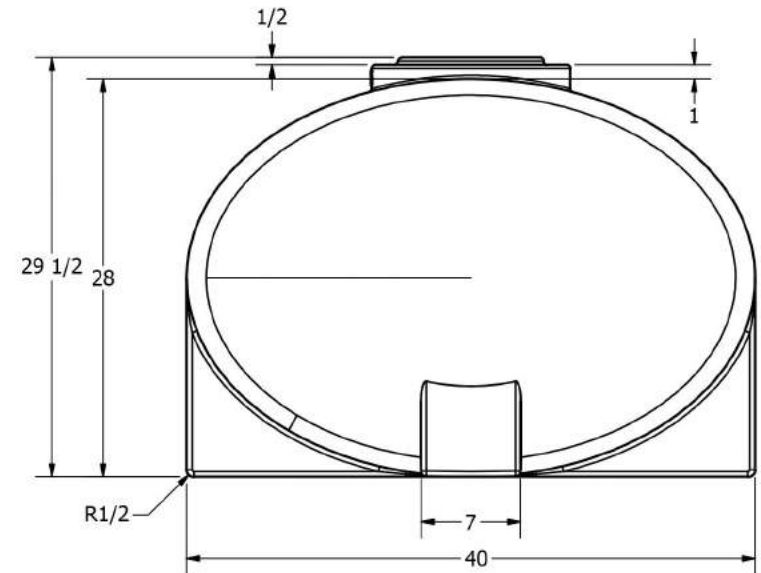

THREADS FOR 8" CAP

DRAWN Liv Oltean	7-15-2016	TITLE <b>235 GALLON ELLIPTICAL LEG TANK</b>		
CHECKED				
QA				
MFG				
APPROVED				
		SIZE <b>B</b>	DWG NO	REV A
SCALE: 1/16		SHEET 1 OF 2		