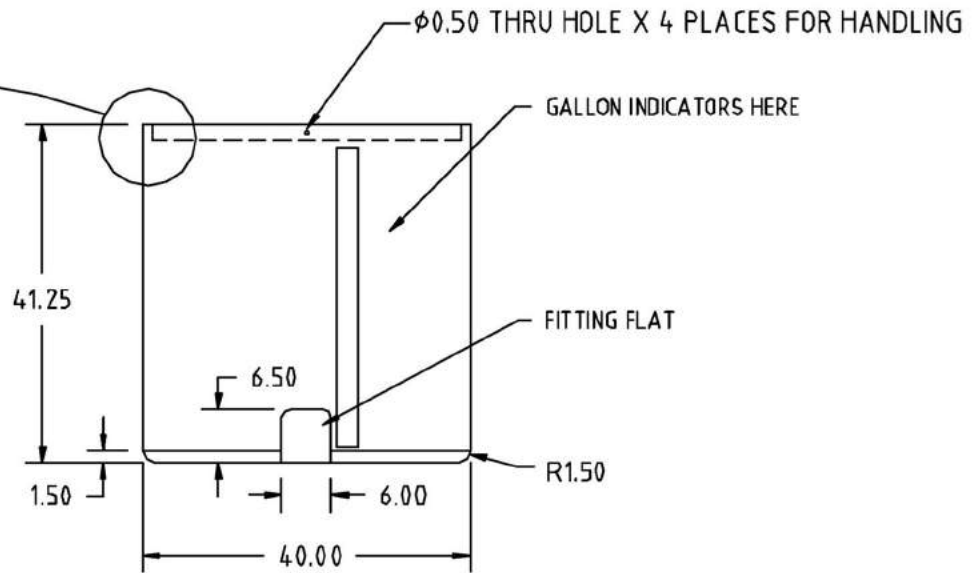

				DRAWN / DATE REH/05/6/02		MOBIL 134 = 48 LB.		CLIENT / DESCRIPTION ACE 210 GALLON OPEN TOP TANK	
				APPRD. / DATE REH/05/6/02					
REV	DESCRIPTION	DATE	APPRD					SCALE	PART NO.
ALL DIMENSIONS ARE IN DECIMAL INCHES TOLERANCES UNLESS OTHERWISE SPECIFIED ± 1% @ 68° F				THIRD ANGLE PROJECTION ANSI 14.3M 				N.S.	