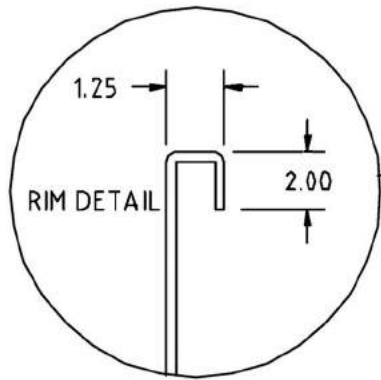

				DRAWN / DATE REH/05/6/02		MOBIL 134 = 48 LB.		CLIENT / DESCRIPTION ACE 210 GALLON OPEN TOP TANK	
				APPRD. / DATE REH/05/6/02					
REV	DESCRIPTION	DATE	APPRD					SCALE	PART NO.
ALL DIMENSIONS ARE IN DECIMAL INCHES TOLERANCES UNLESS OTHERWISE SPECIFIED ± 1% @ 68° F				THIRD ANGLE PROJECTION ANSI 14.3M 				N.S.	