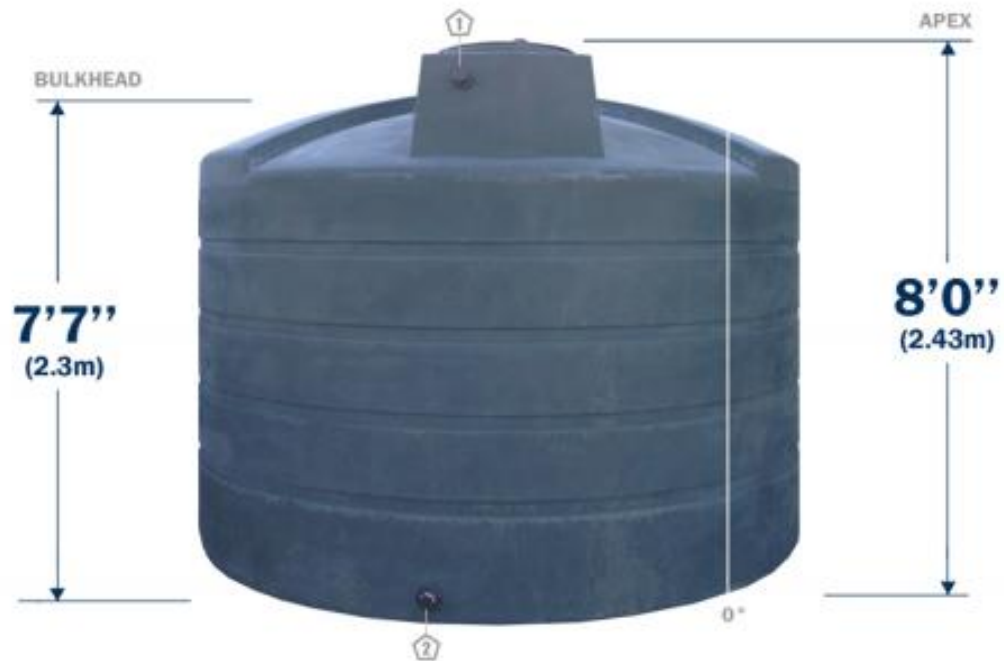

TOP VIEW

VENTED MANWAY

Material: HDPE
Color: Black
Dimension: 22" Diameter

SIDE VIEW

TANK

Material: Polyethylene
Ribs: 4

FITTINGS

Type: 2" Bulkhead
Height: 91"/35°
4.5"/35°