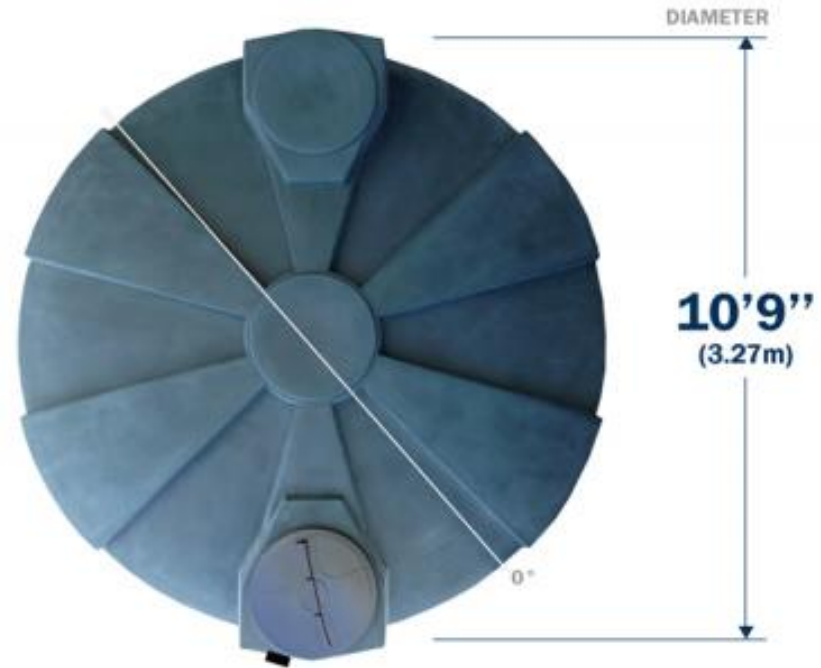

TOP VIEW

VENTED MANWAY

Material: HDPE
Color: Black
Dimension: 22" Diameter

SIDE VIEW

TANK

Material: Polyethylene
Ribs: 4

FITTINGS

Type: 2" Bulkhead
Height: 91"/35°
4.5"/35°